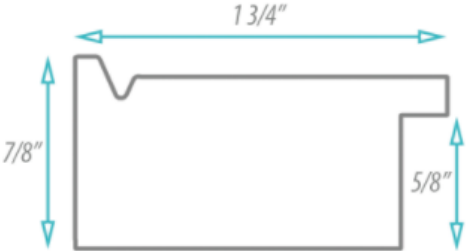

SPECIFICATION SHEET

FRAMED MIRROR
MODEL#: FM 83716-24X36

FRAMED MIRRORS COLLECTION

- FEATURES:**
- ONE 24X36" HIGH RESOLUTION SILVER PLATE GLASS MIRROR SIZE W/ DECORATIVE FRAME.
 - "WALL HUGGER" HANGER FOR MOUNTING INCLUDED.
 - STANDARD MOUNTING STYLE IS VERTICAL. FOR HORIZONTAL, PLEASE SPECIFY WHEN ORDERING.
 - PACKED IN FOUR WALL (FOLDED DOUBLE WALL) CORRUGATION.
 - STYLE: TRANSITIONAL
 - COLOR: PEWTER
 - FINISH: METALLIC

Back Edge
Dark Brown

- MIRROR FINISHES:**
- FLAT POLISHED EDGE
 - BEVELED EDGE

OVERALL SIZE DIMENSION: 27 1/2" WIDE X 39 1/2" HIGH X 1" DEEP